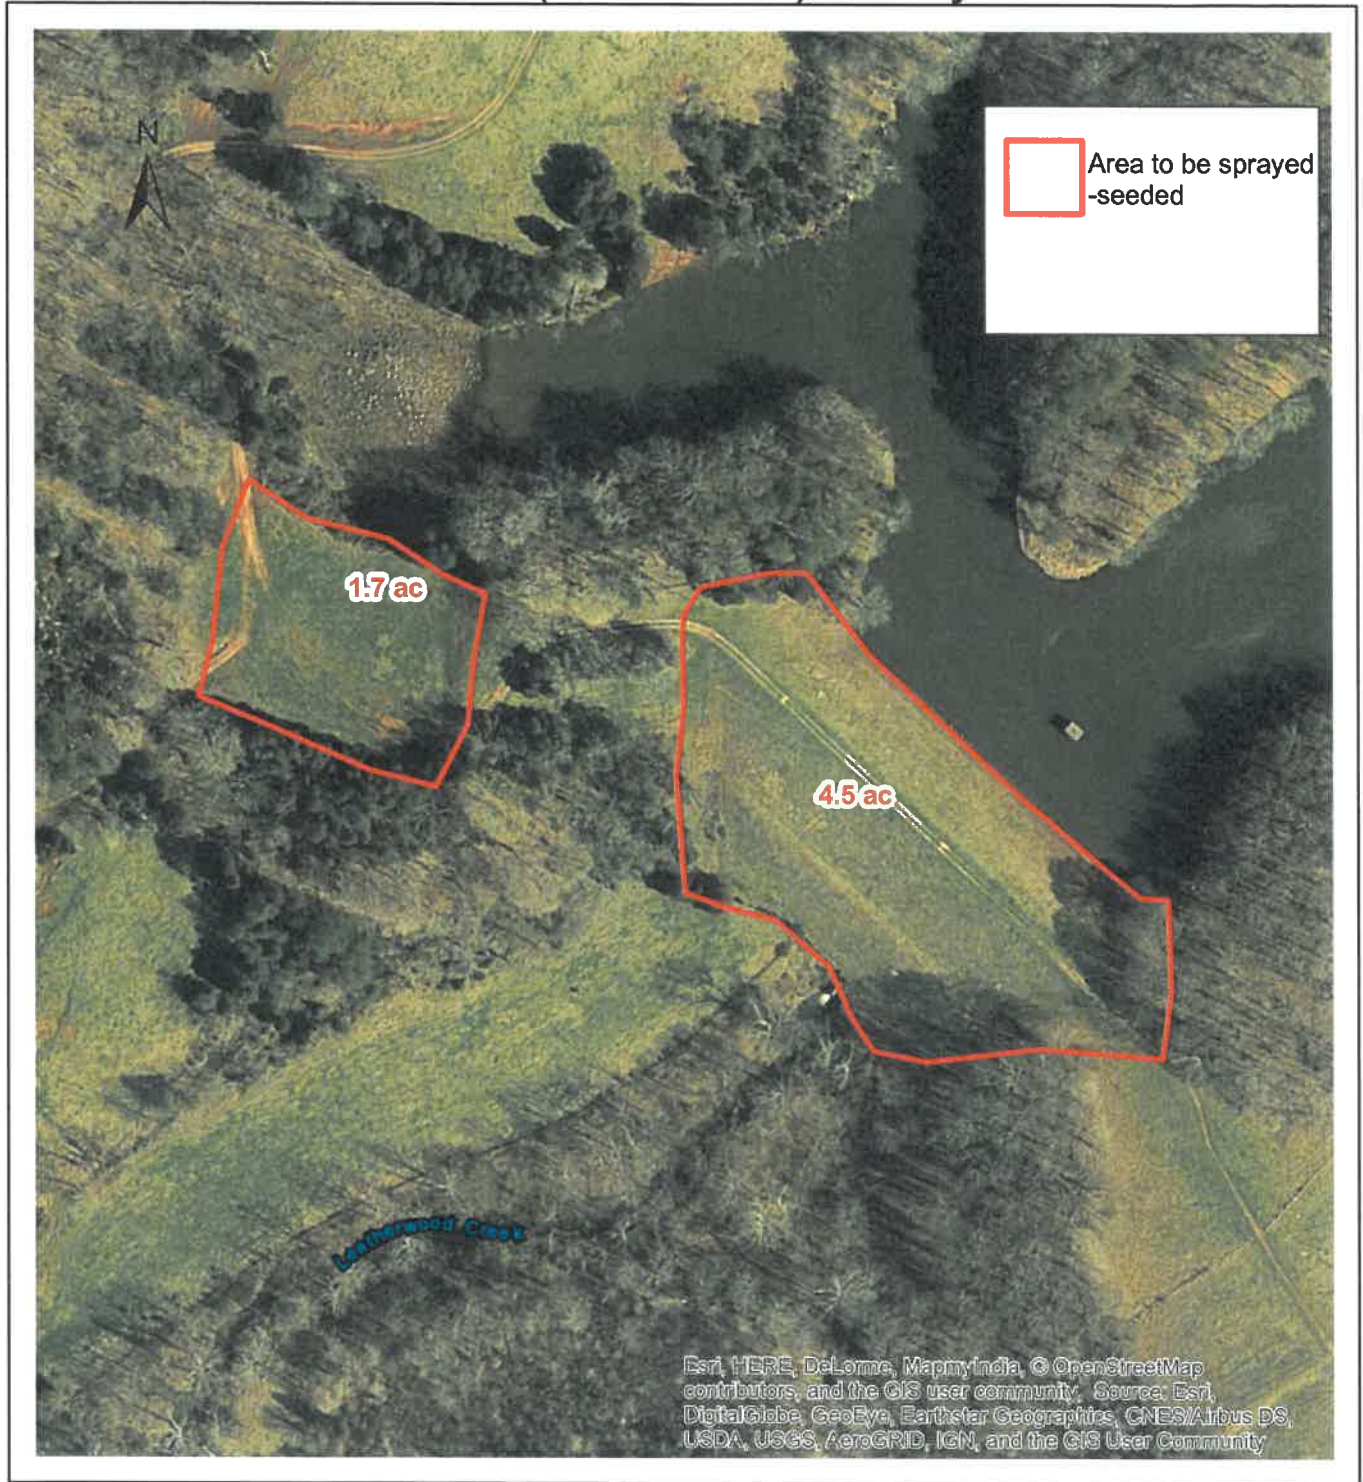

Horsepasture 1C (Stanley) Henry Co. VA

Attachment I

1 inch = 233 feet

Date: 3/11/2019

We work with the people who work the land.

Leatherwood 2A (Walker) Henry Co. VA

Attachment C

1 inch = 129 feet

Date: 3/11/2019

We work with the people who work the land.

Marrowbone (Clanton 1) Henry Co. VA

0 70 140 280 420 560 Feet

1 inch = 208 feet

Date: 3/11/2019

Attachment H

We work with the people who work the land.

Leatherwood 5 (Lawrence) Henry Co. VA

0 70 140 280 420 560 Feet

Attachment F

1 inch = 222 feet

Date: 3/11/2019

We work with the people who work the land.

Leatherwood 4 (Barrow Brothers) Henry Co. VA

0 40 80 160 240 320 Feet

Attachment E

1 inch = 159 feet

Date: 3/11/2019

We work with the people who work the land.

Leatherwood 3 (Finney) Henry Co. VA

Attachment D

1 inch = 171 feet

Date: 3/11/2019