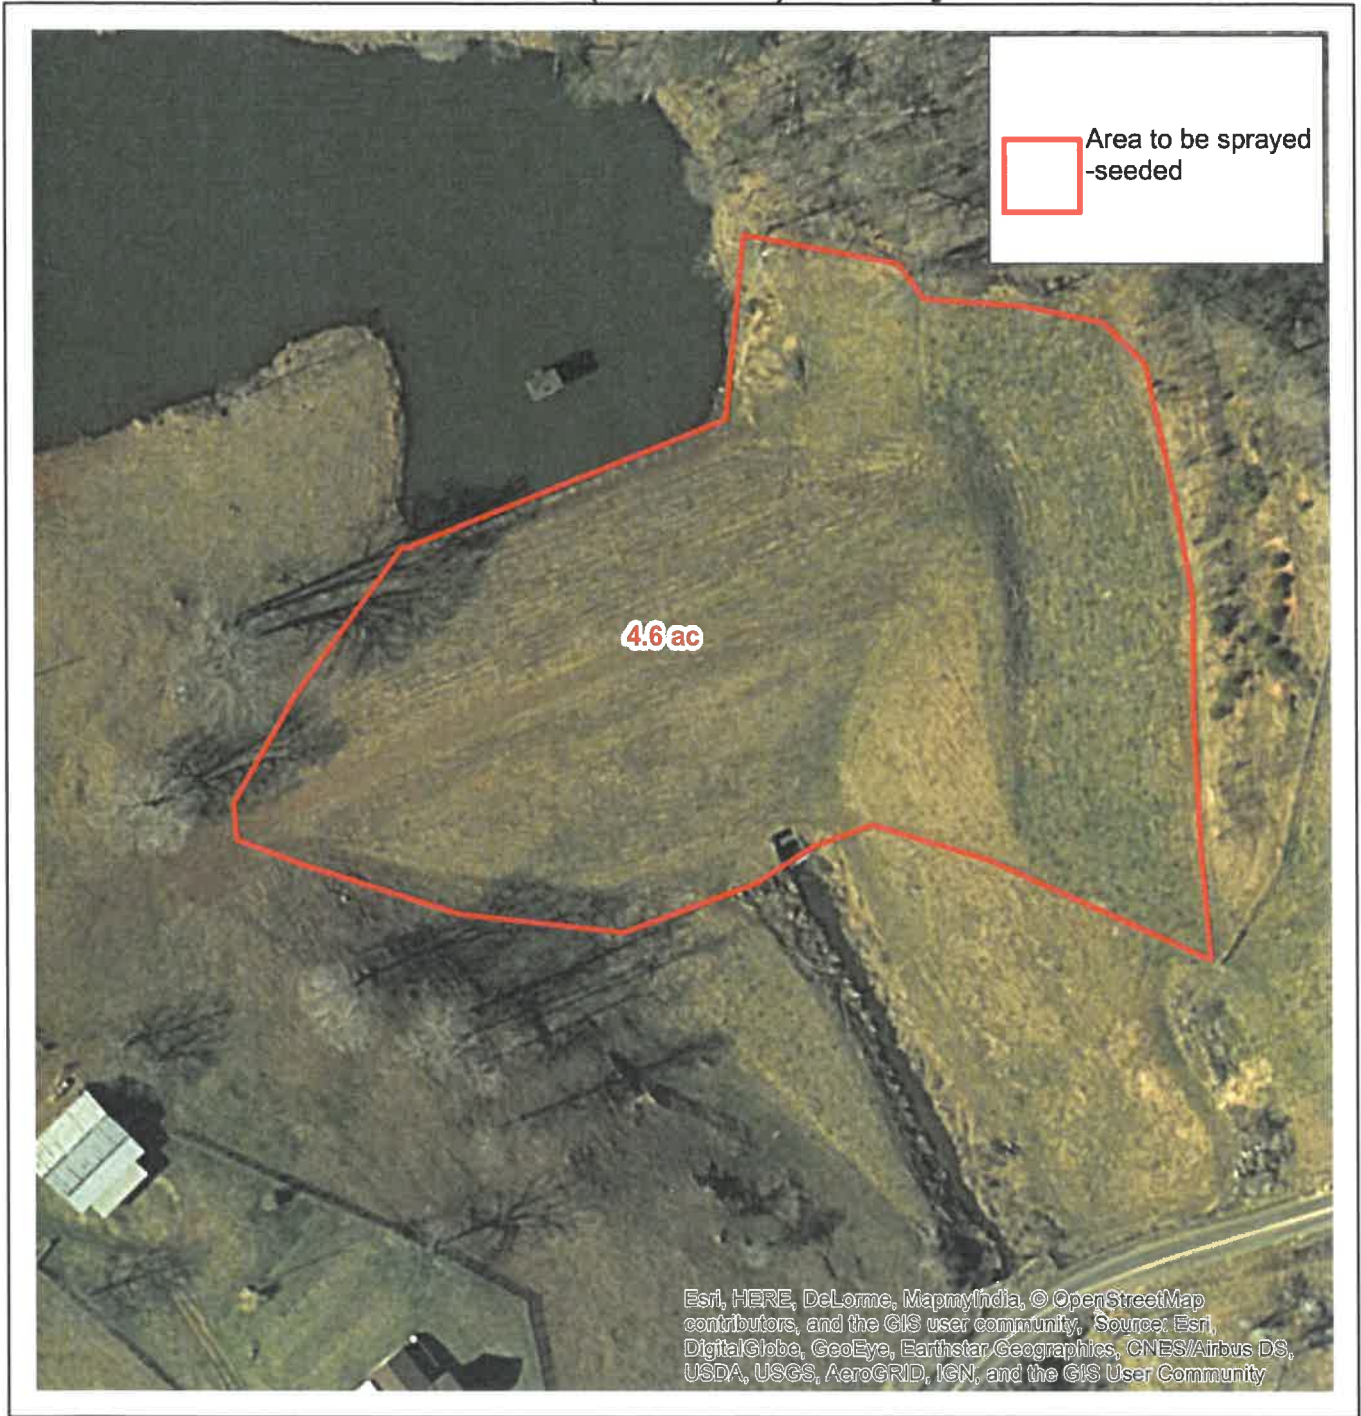

Horsepasture 1C (Stanley) Henry Co. VA

Attachment I

1 inch = 233 feet

Date: 3/11/2019

We work with the people who work the land.

Leatherwood 2A (Walker) Henry Co. VA

Attachment C

1 inch = 129 feet

Date: 3/11/2019

We work with the people who work the land.

Marrowbone (Clanton 1) Henry Co. VA

0 70 140 280 420 560 Feet

1 inch = 208 feet

Date: 3/11/2019

Attachment H

We work with the people who work the land.

Leatherwood 5 (Lawrence) Henry Co. VA

0 70 140 280 420 560 Feet

Attachment F

1 inch = 222 feet

Date: 3/11/2019

We work with the people who work the land.

Leatherwood 4 (Barrow Brothers) Henry Co. VA

0 40 80 160 240 320 Feet

Attachment E

1 inch = 159 feet

Date: 3/11/2019

We work with the people who work the land.

Leatherwood 3 (Finney) Henry Co. VA

Attachment D

1 inch = 171 feet

Date: 3/11/2019