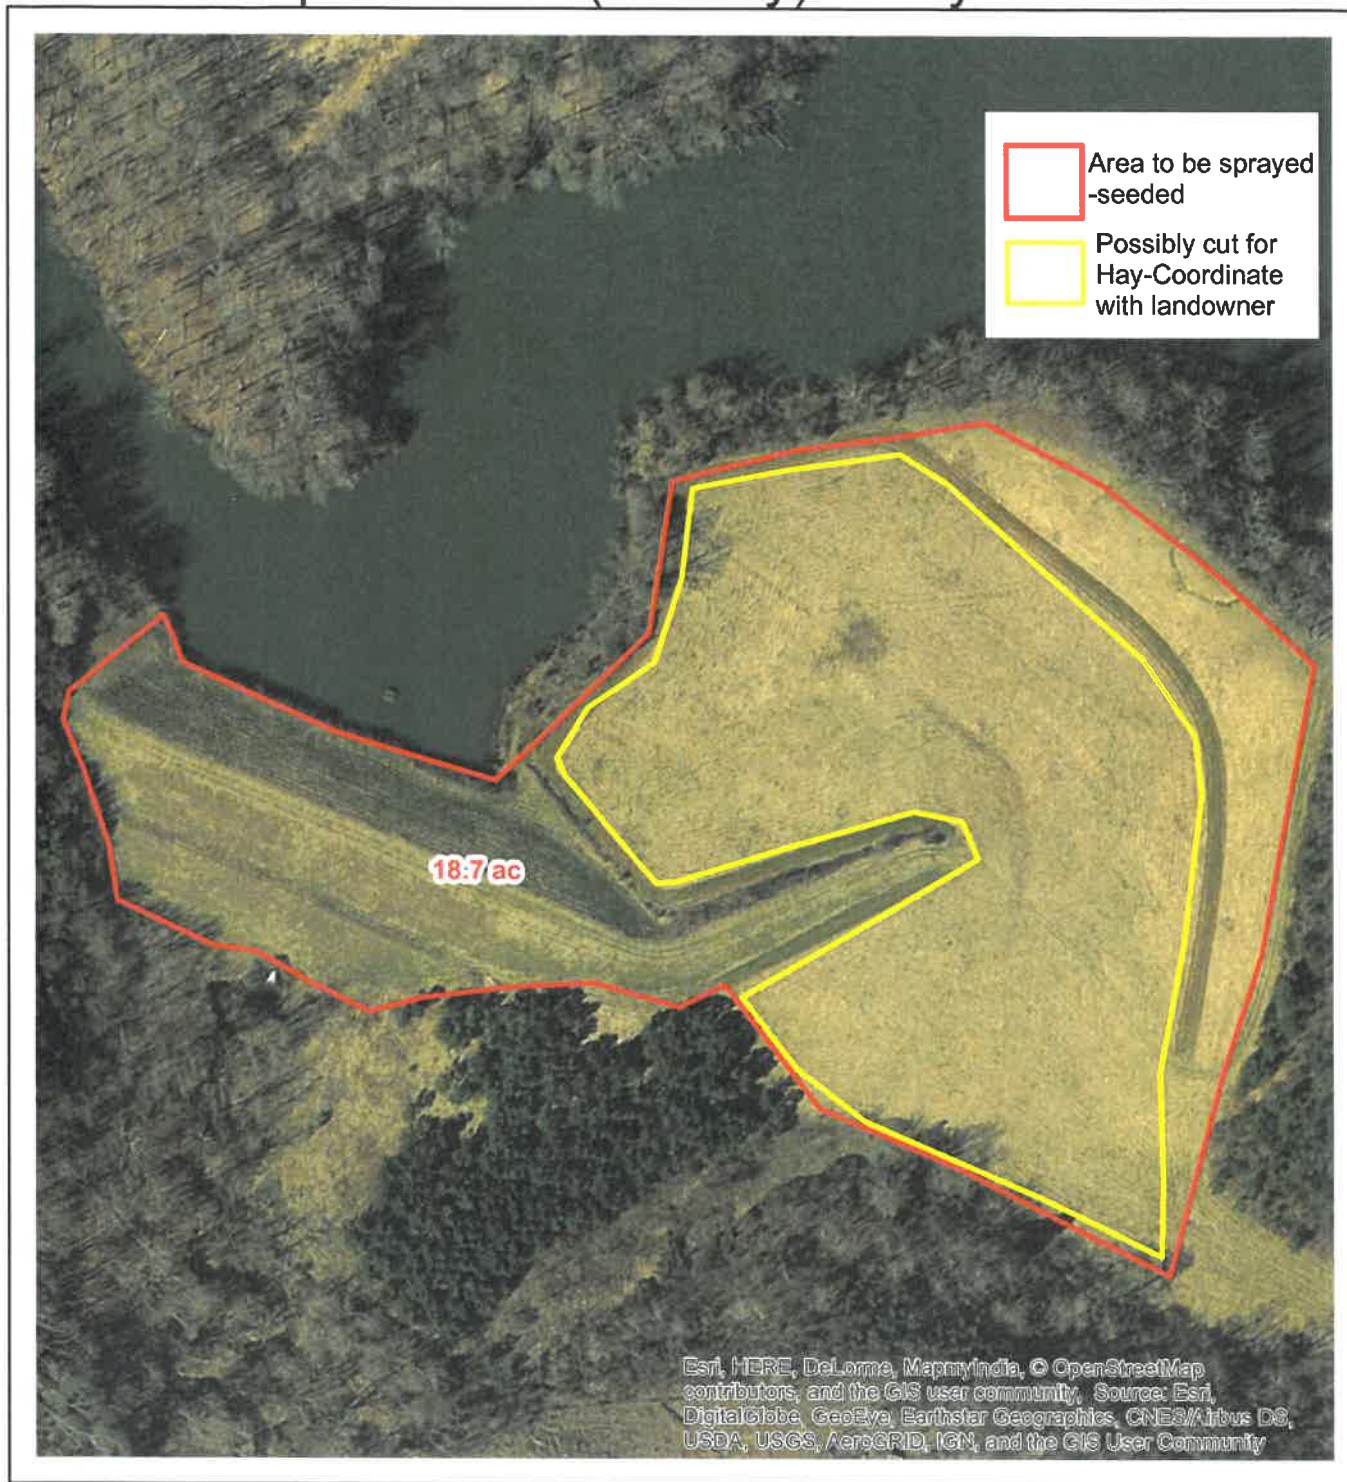

Horsepasture 1C (Stanley) Henry Co. VA

Attachment I

1 inch = 233 feet

Date: 3/11/2019

We work with the people who work the land.

Leatherwood 2A (Walker) Henry Co. VA

Attachment C

1 inch = 129 feet

Date: 3/11/2019

We work with the people who work the land.

Marrowbone (Clanton 1) Henry Co. VA

0 70 140 280 420 560 Feet

1 inch = 208 feet

Date: 3/11/2019

Attachment H

We work with the people who work the land.

Leatherwood 5 (Lawrence) Henry Co. VA

0 70 140 280 420 560 Feet

Attachment F

1 inch = 222 feet

Date: 3/11/2019

We work with the people who work the land.

Leatherwood 4 (Barrow Brothers) Henry Co. VA

0 40 80 160 240 320 Feet

Attachment E

1 inch = 159 feet

Date: 3/11/2019

We work with the people who work the land.

Leatherwood 3 (Finney) Henry Co. VA

Attachment D

1 inch = 171 feet

Date: 3/11/2019