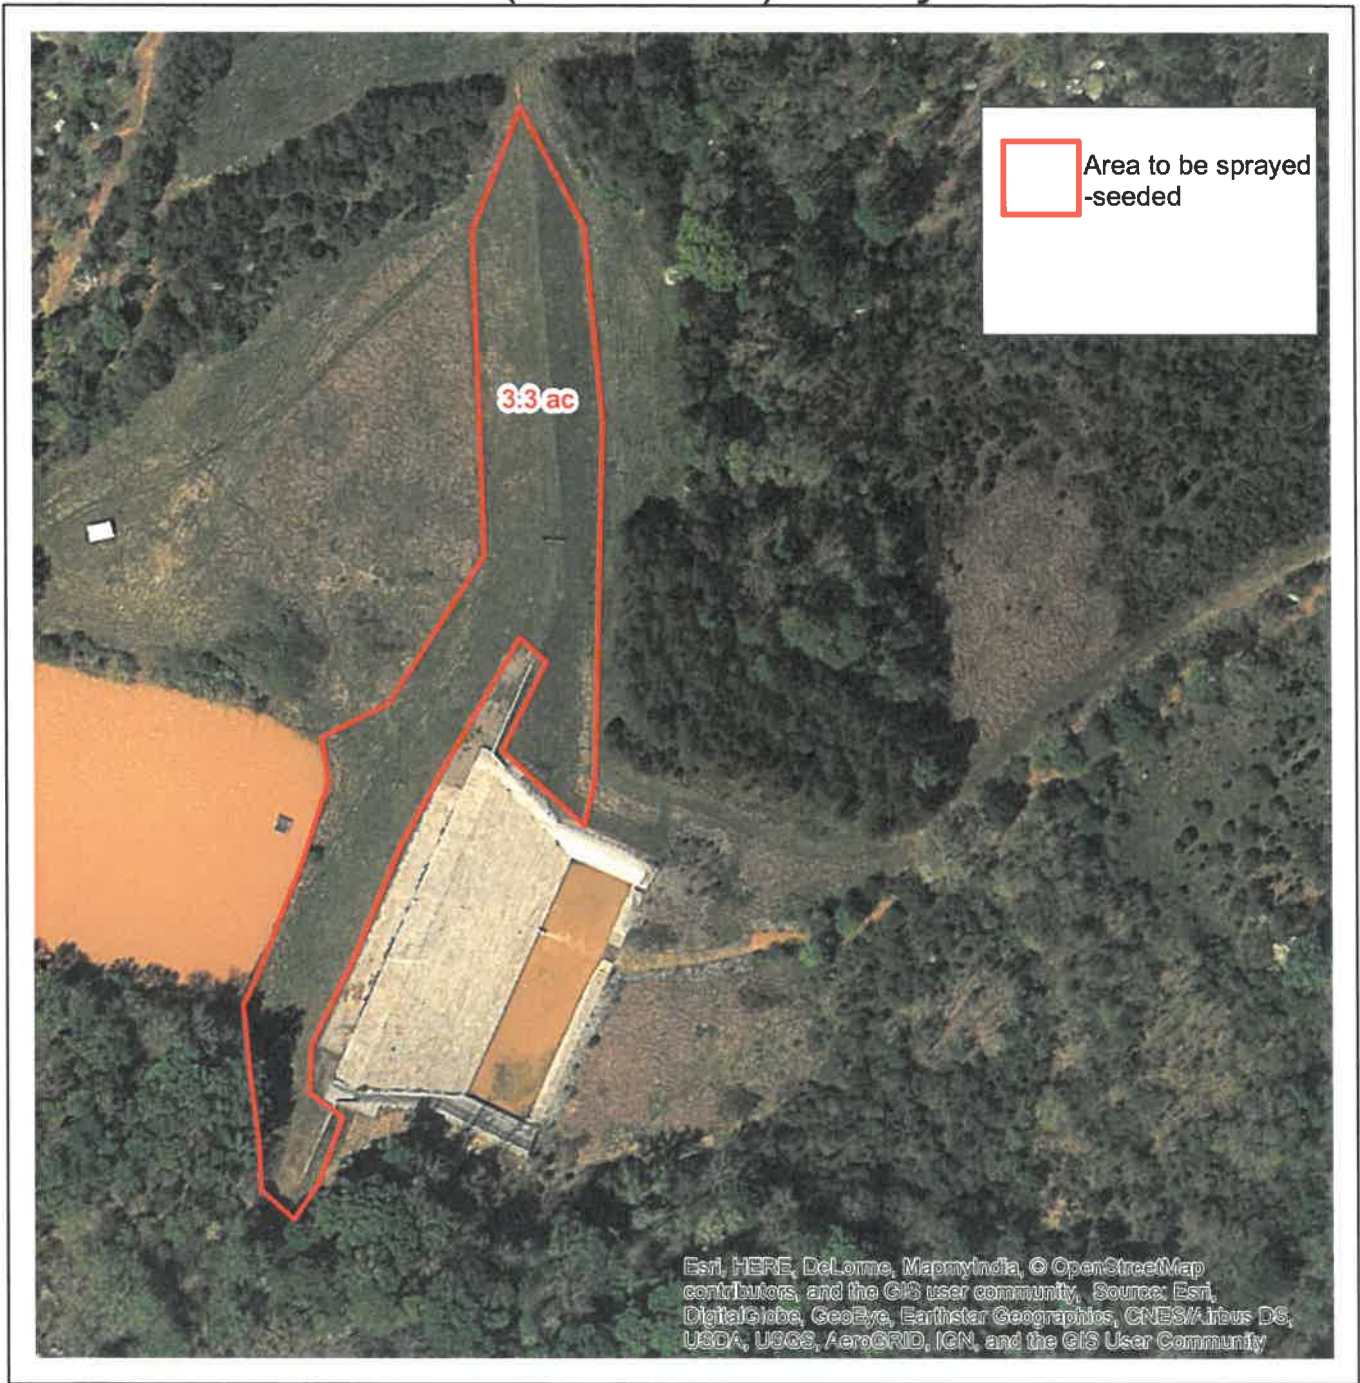

Horsepasture 1C (Stanley) Henry Co. VA

Attachment I

1 inch = 233 feet

Date: 3/11/2019

We work with the people who work the land.

Leatherwood 2A (Walker) Henry Co. VA

Attachment C

1 inch = 129 feet

Date: 3/11/2019

We work with the people who work the land.

Marrowbone (Clanton 1) Henry Co. VA

0 70 140 280 420 560 Feet

1 inch = 208 feet

Date: 3/11/2019

Attachment H

We work with the people who work the land.

Leatherwood 5 (Lawrence) Henry Co. VA

0 70 140 280 420 560 Feet

Attachment F

1 inch = 222 feet

Date: 3/11/2019

We work with the people who work the land.

Leatherwood 4 (Barrow Brothers) Henry Co. VA

0 40 80 160 240 320 Feet

Attachment E

1 inch = 159 feet

Date: 3/11/2019

We work with the people who work the land.

Leatherwood 3 (Finney) Henry Co. VA

Attachment D

1 inch = 171 feet

Date: 3/11/2019