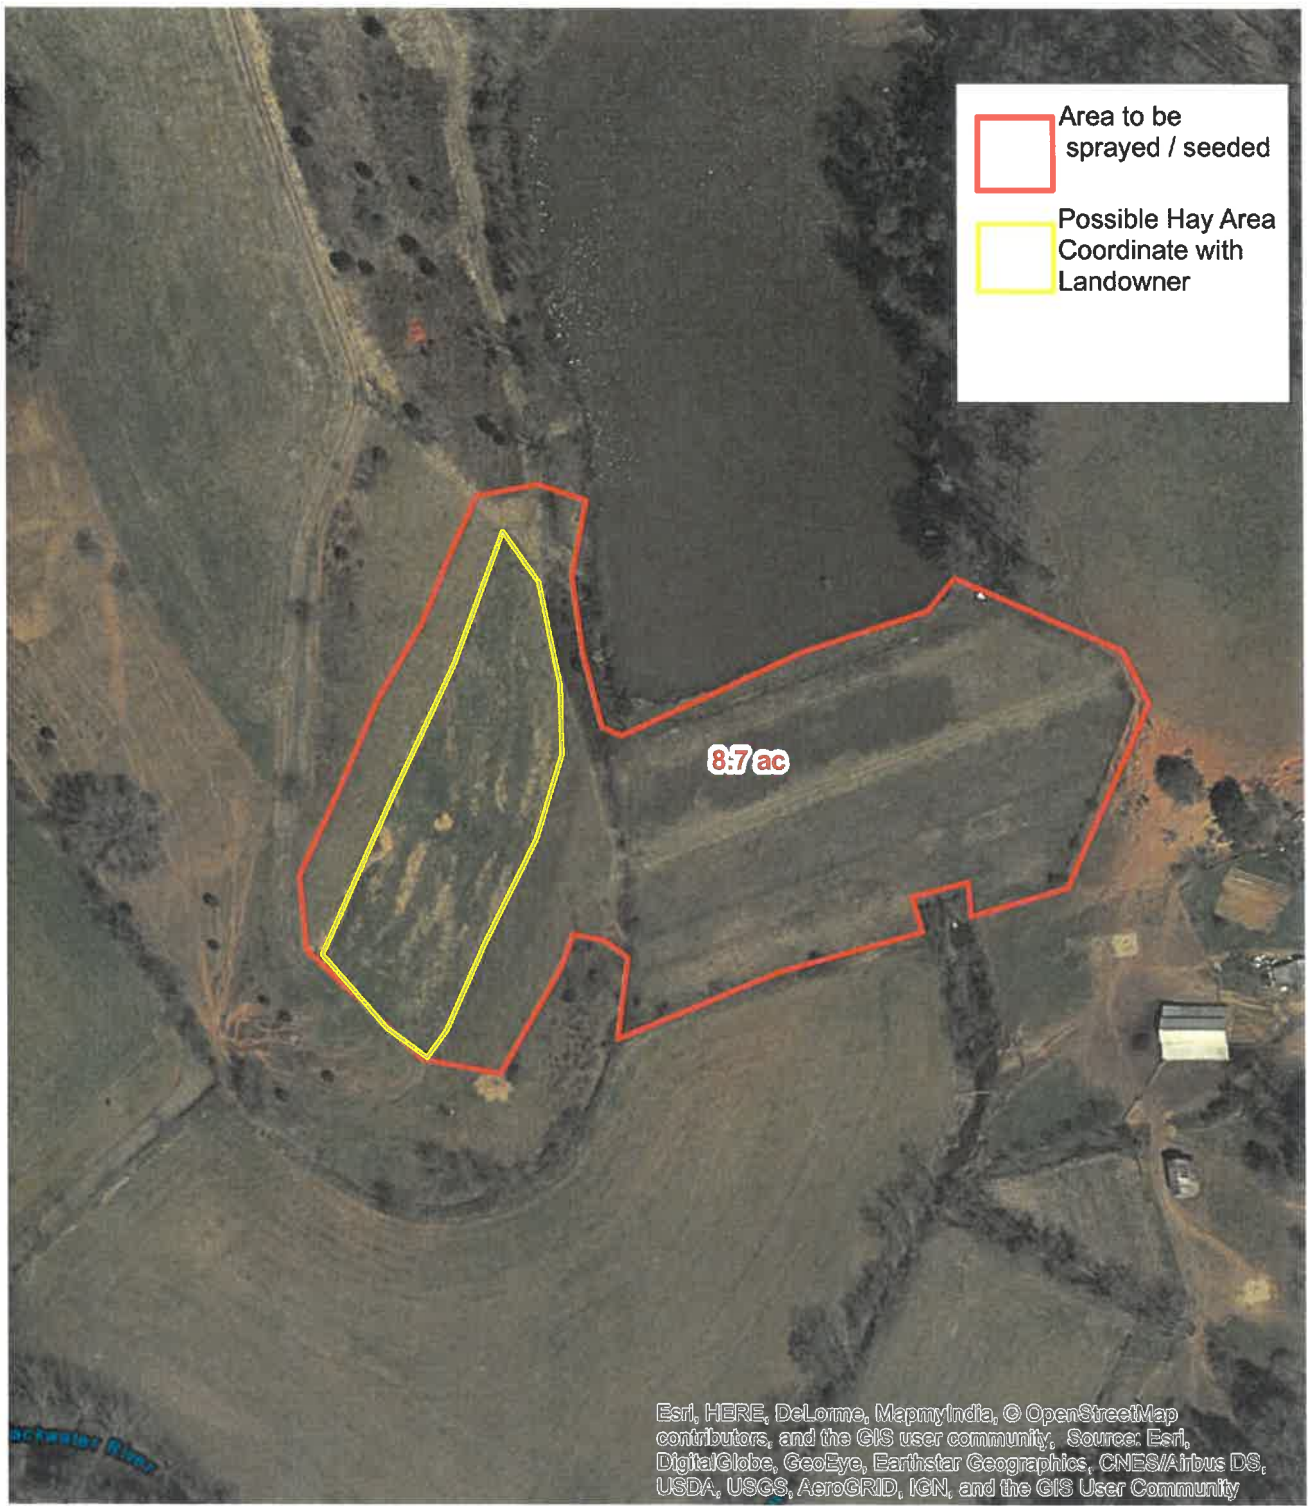

Horsepasture 1C (Stanley) Henry Co. VA

Attachment I

1 inch = 233 feet

Date: 3/11/2019

We work with the people who work the land.

Leatherwood 2A (Walker) Henry Co. VA

Attachment C

1 inch = 129 feet

Leatherwood 5 (Lawrence) Henry Co. VA

0 70 140 280 420 560 Feet

Attachment F

1 inch = 222 feet

Date: 3/11/2019

We work with the people who work the land.

Leatherwood 4 (Barrow Brothers) Henry Co. VA

0 40 80 160 240 320 Feet

Attachment E

1 inch = 159 feet

Date: 3/11/2019

We work with the people who work the land.

Leatherwood 3 (Finney) Henry Co. VA

Attachment D

1 inch = 171 feet

Date: 3/11/2019

We work with the people who work the land.

Upper Blackwater 6 (Bowman) Franklin Co. VA

Attachment B

1 inch = 227 feet

Date: 3/11/2019

We work with the people who work the land.