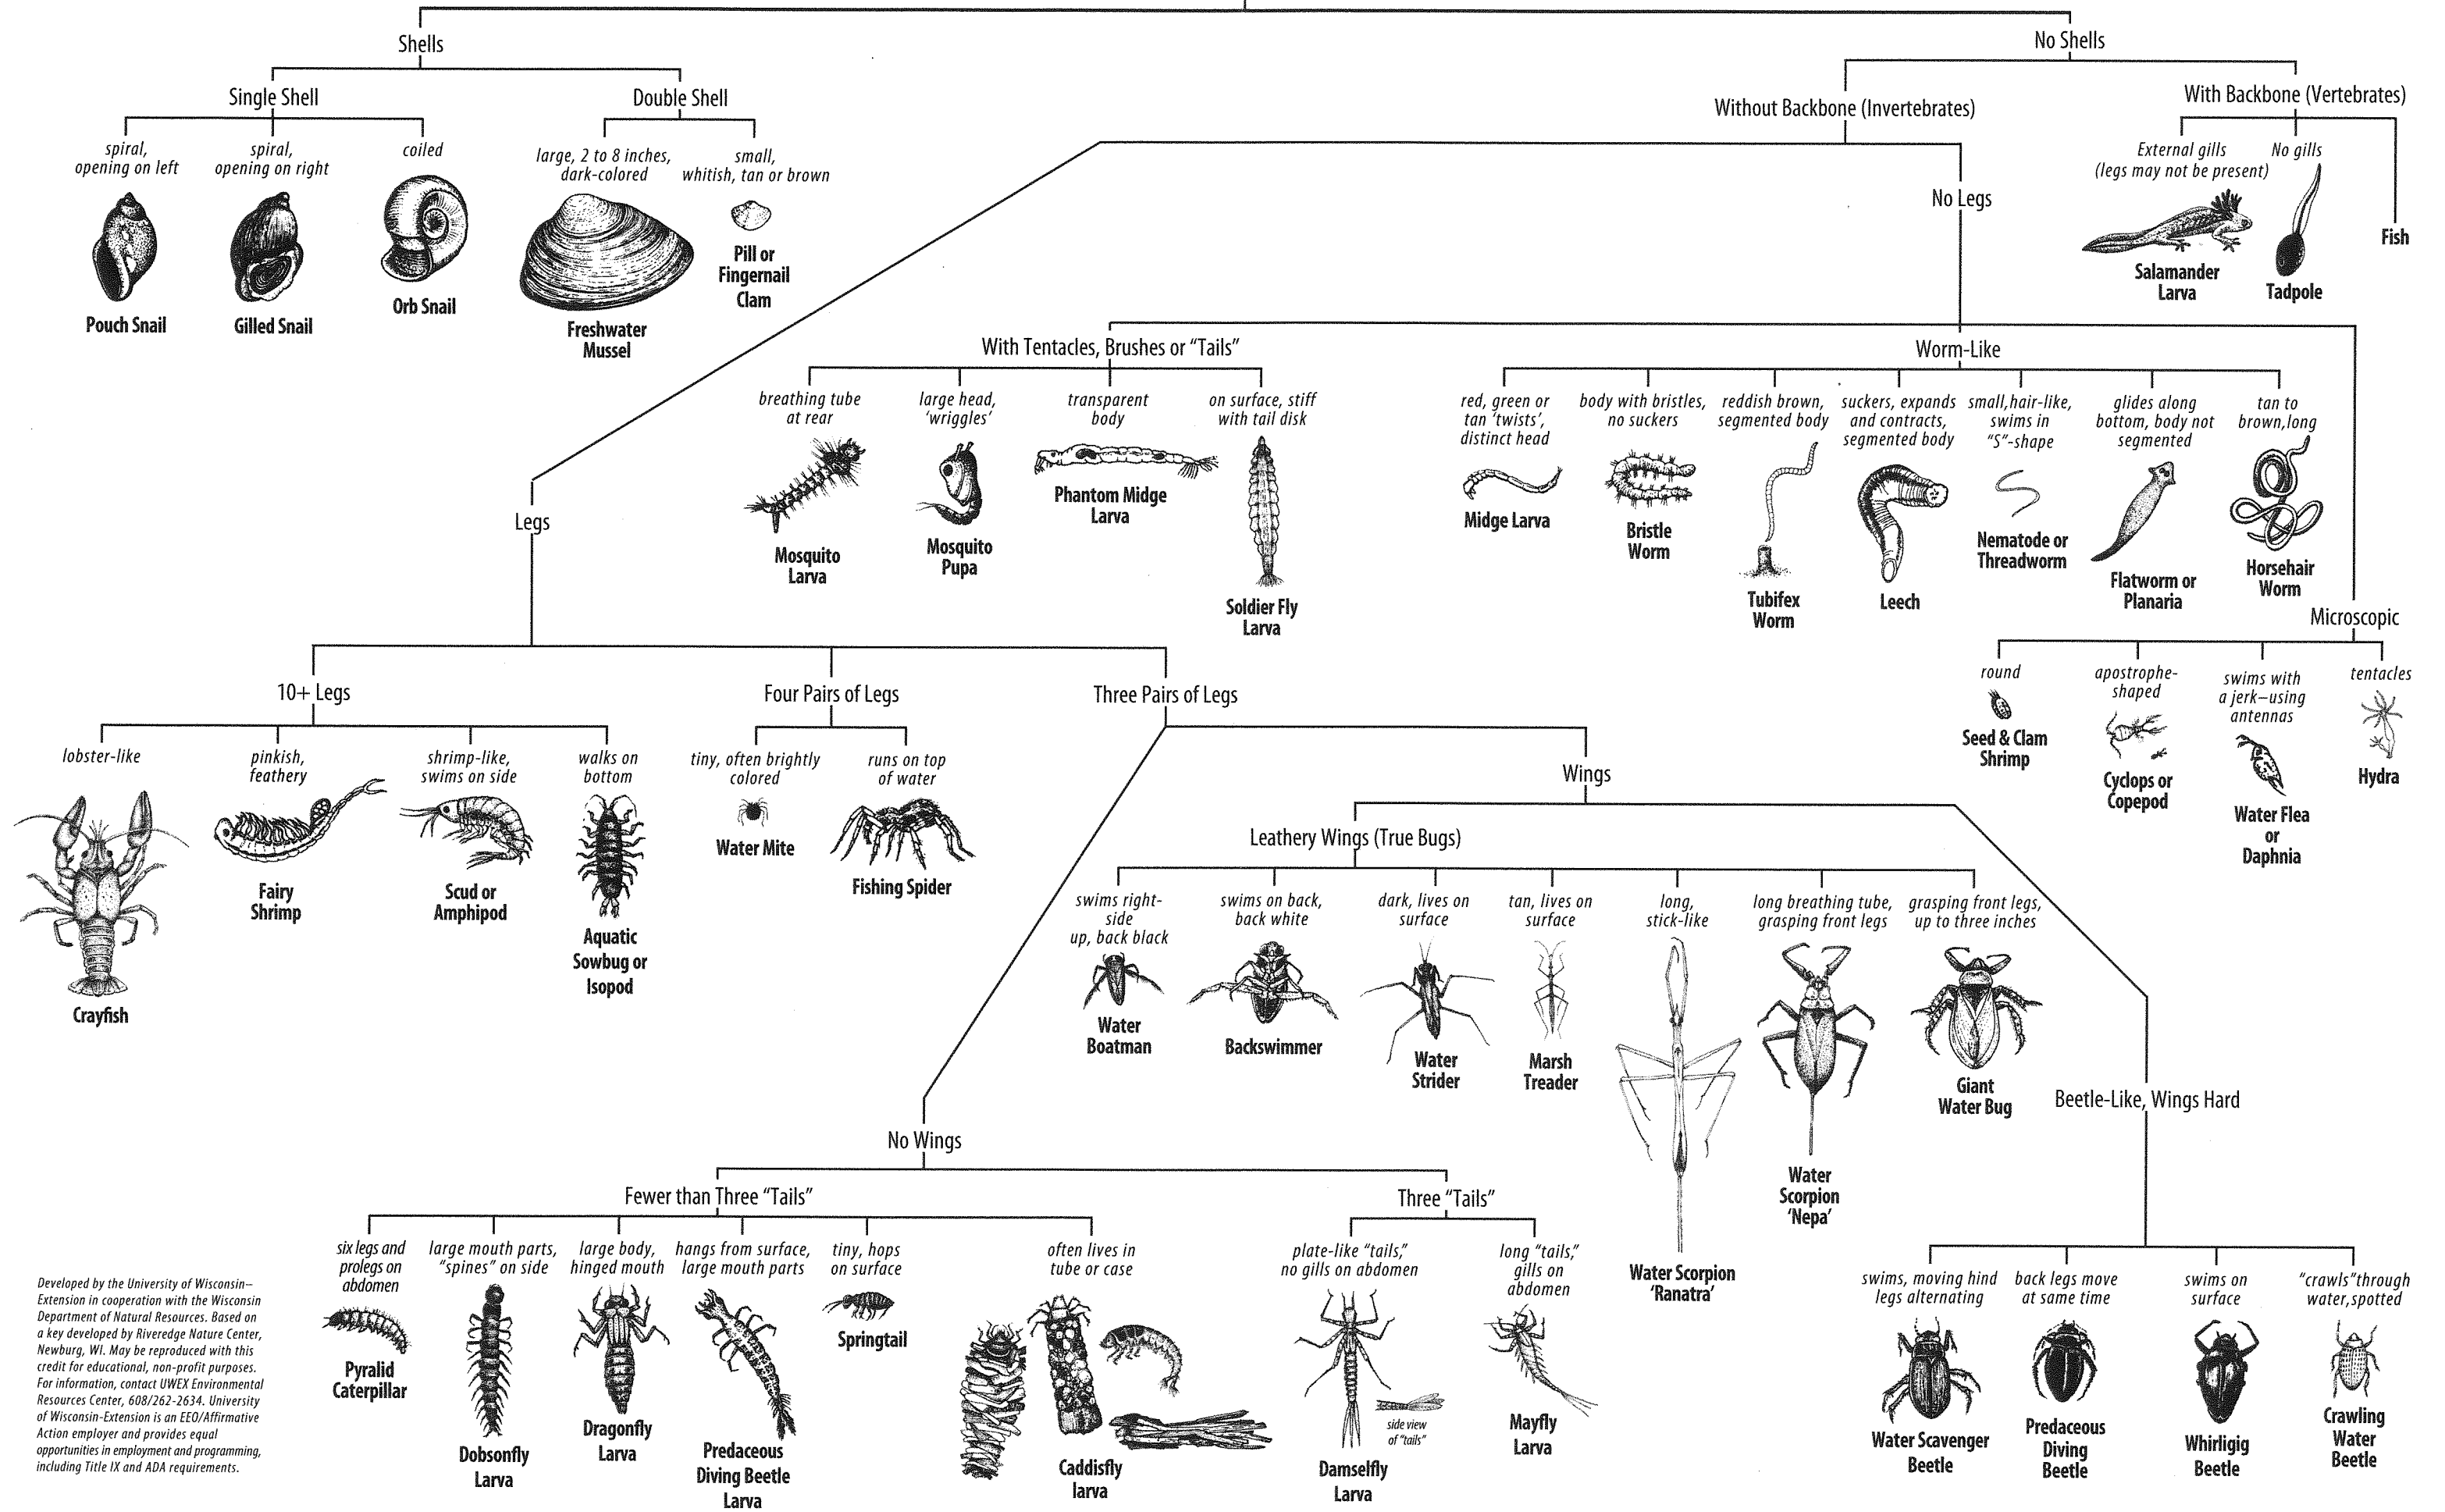

Key to Life in the Pond

(Sizes of illustrations are not proportional.)

Developed by the University of Wisconsin-Extension in cooperation with the Wisconsin Department of Natural Resources. Based on a key developed by Riveredge Nature Center, Newburg, WI. May be reproduced with this credit for educational, non-profit purposes. For information, contact UWEX Environmental Resources Center, 608/262-2634. University of Wisconsin-Extension is an EEO/Affirmative Action employer and provides equal opportunities in employment and programming, including Title IX and ADA requirements.